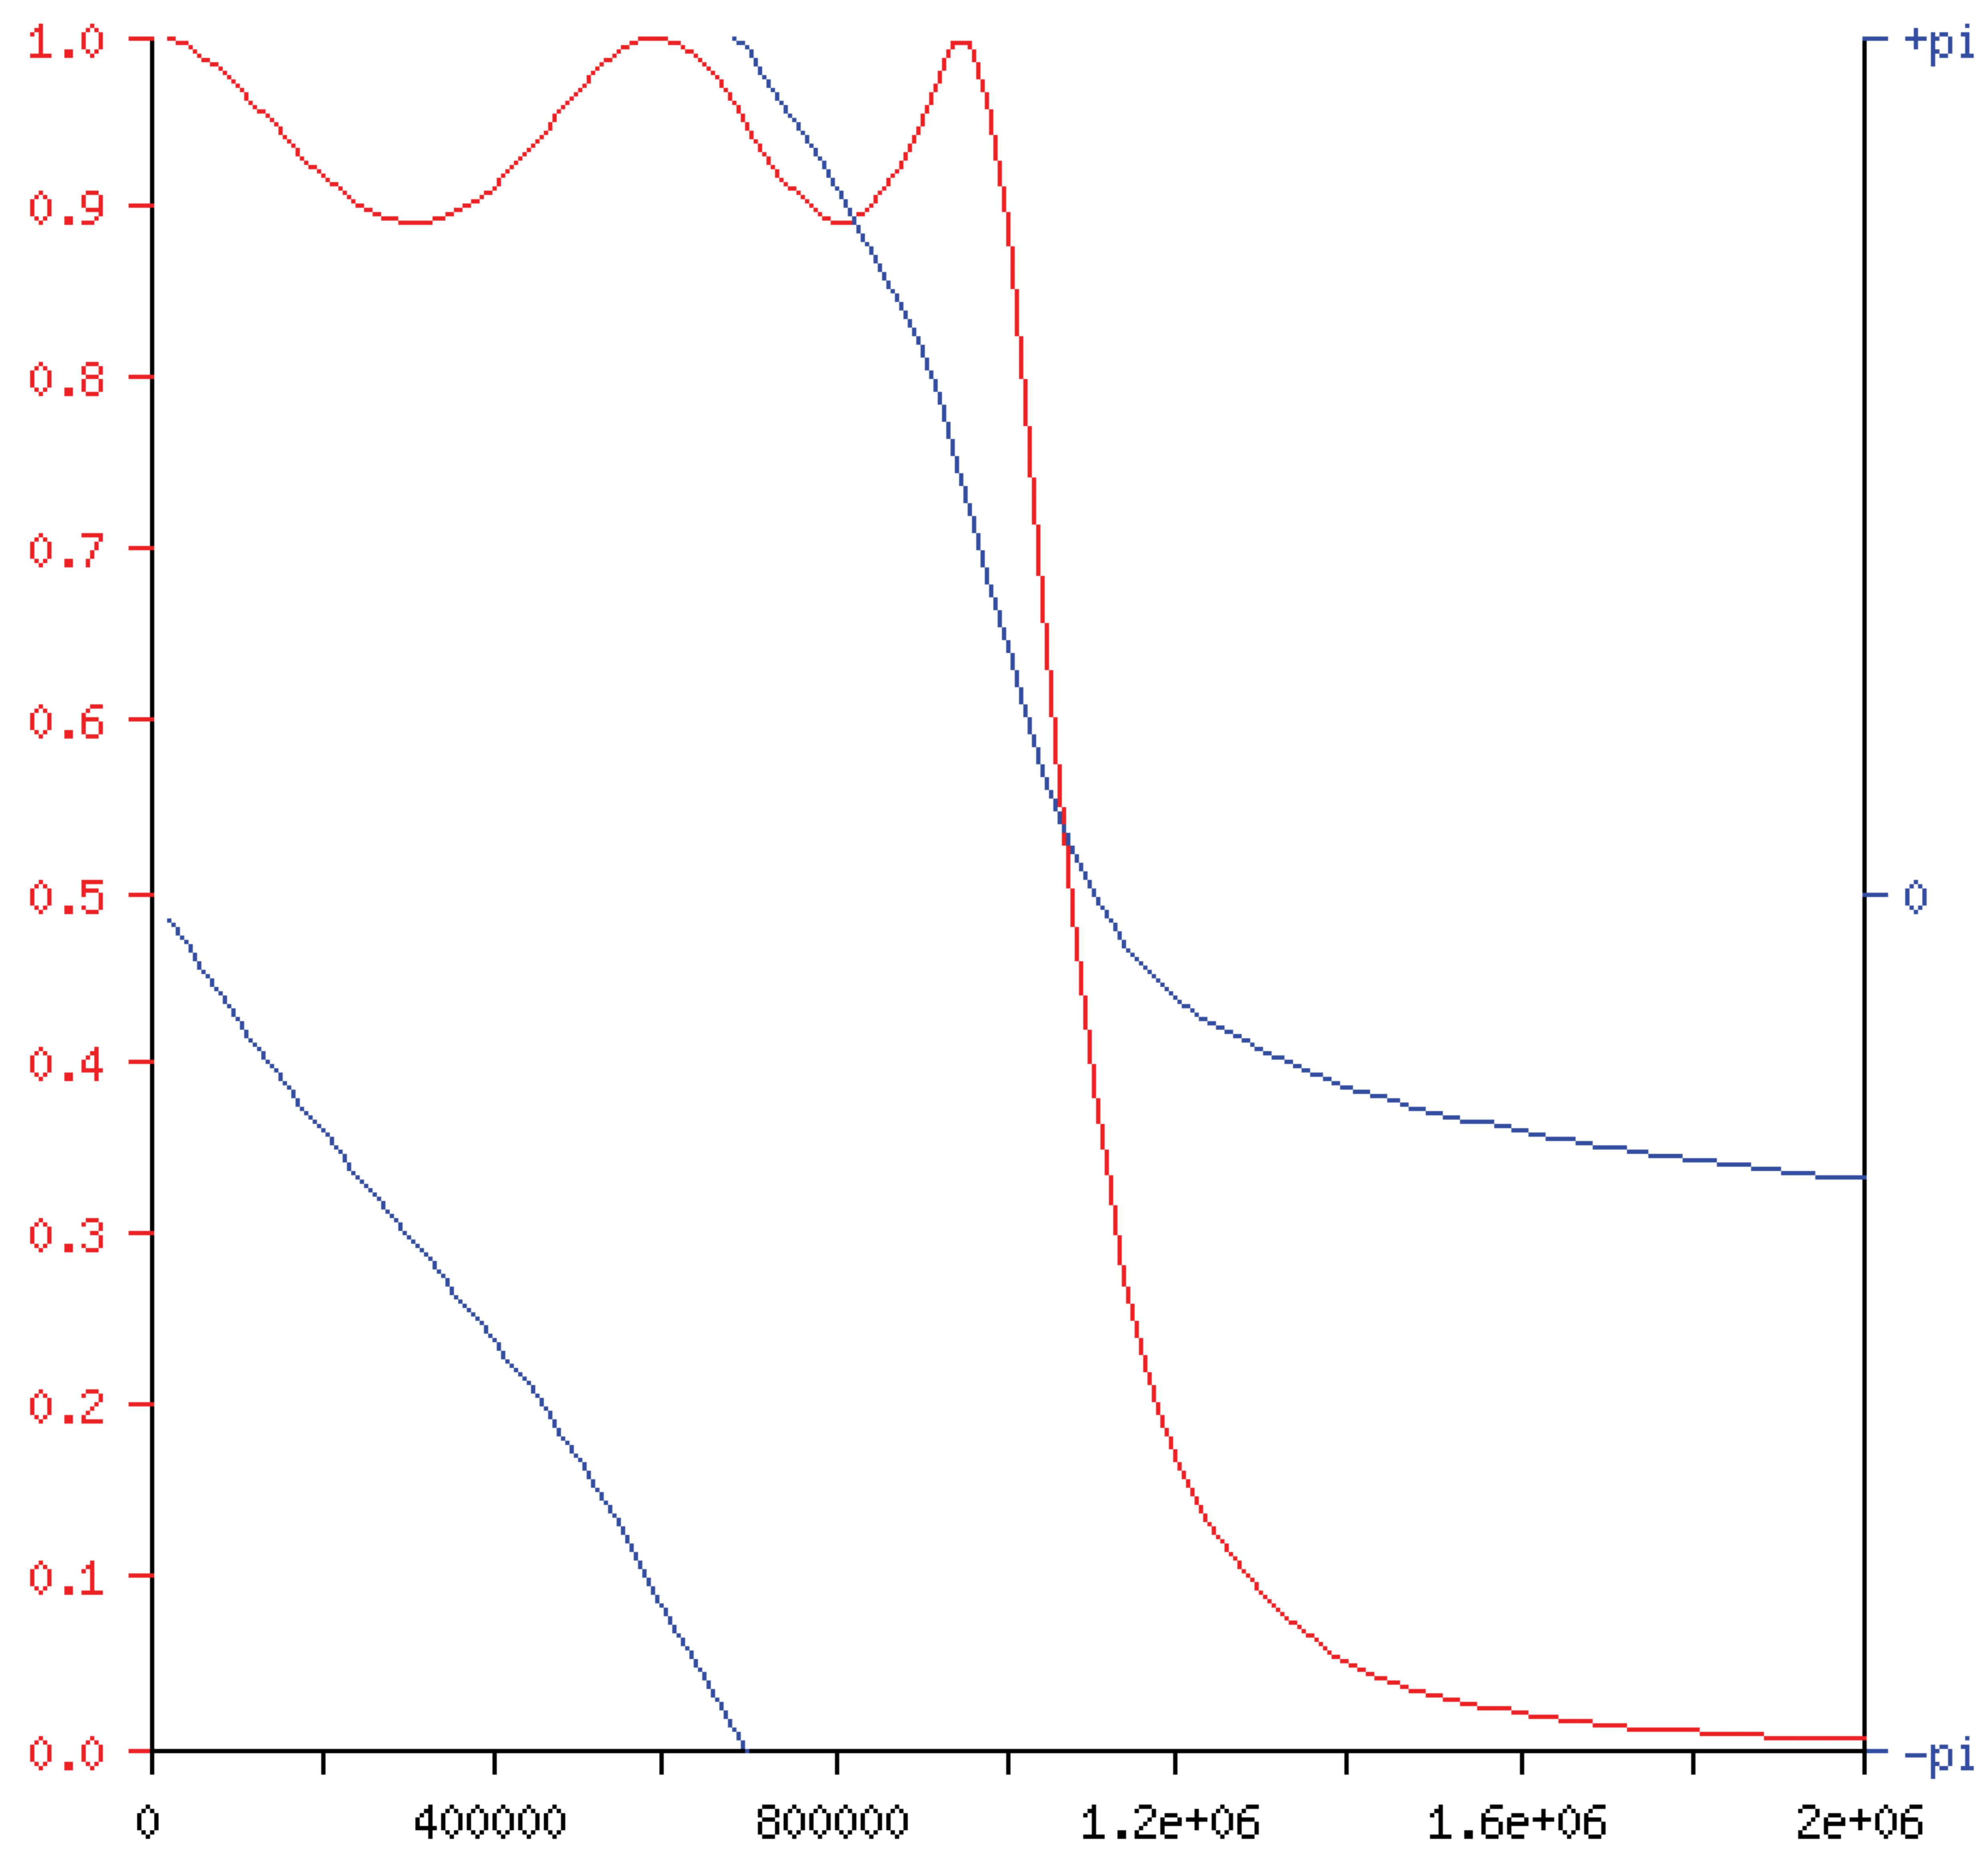

75 Ohm
 1 db ripple 0-1Mhz
 -40db @ 1.8Mhz

L1-L4 6.8uH
 C1-3 2 x 2n2
 C2 2 x 3n3

ADSL Connector
Keep this wire short

Filter box